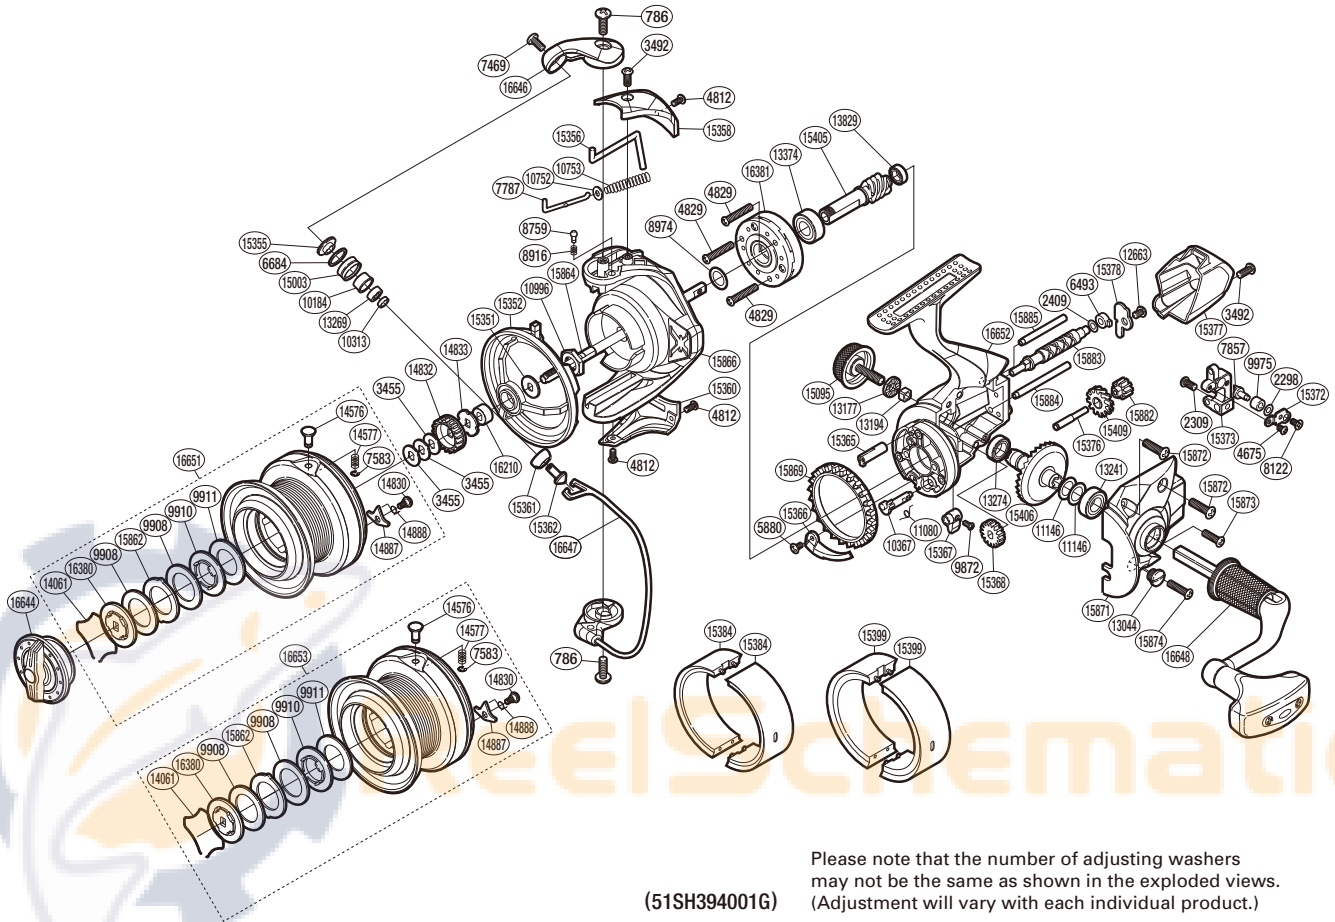

SHIMANO

AERO C14+ SA-RB AEROC14+4000HGFA

Please note that the number of adjusting washers may not be the same as shown in the exploded views. (Adjustment will vary with each individual product.)

(51SH394001G)